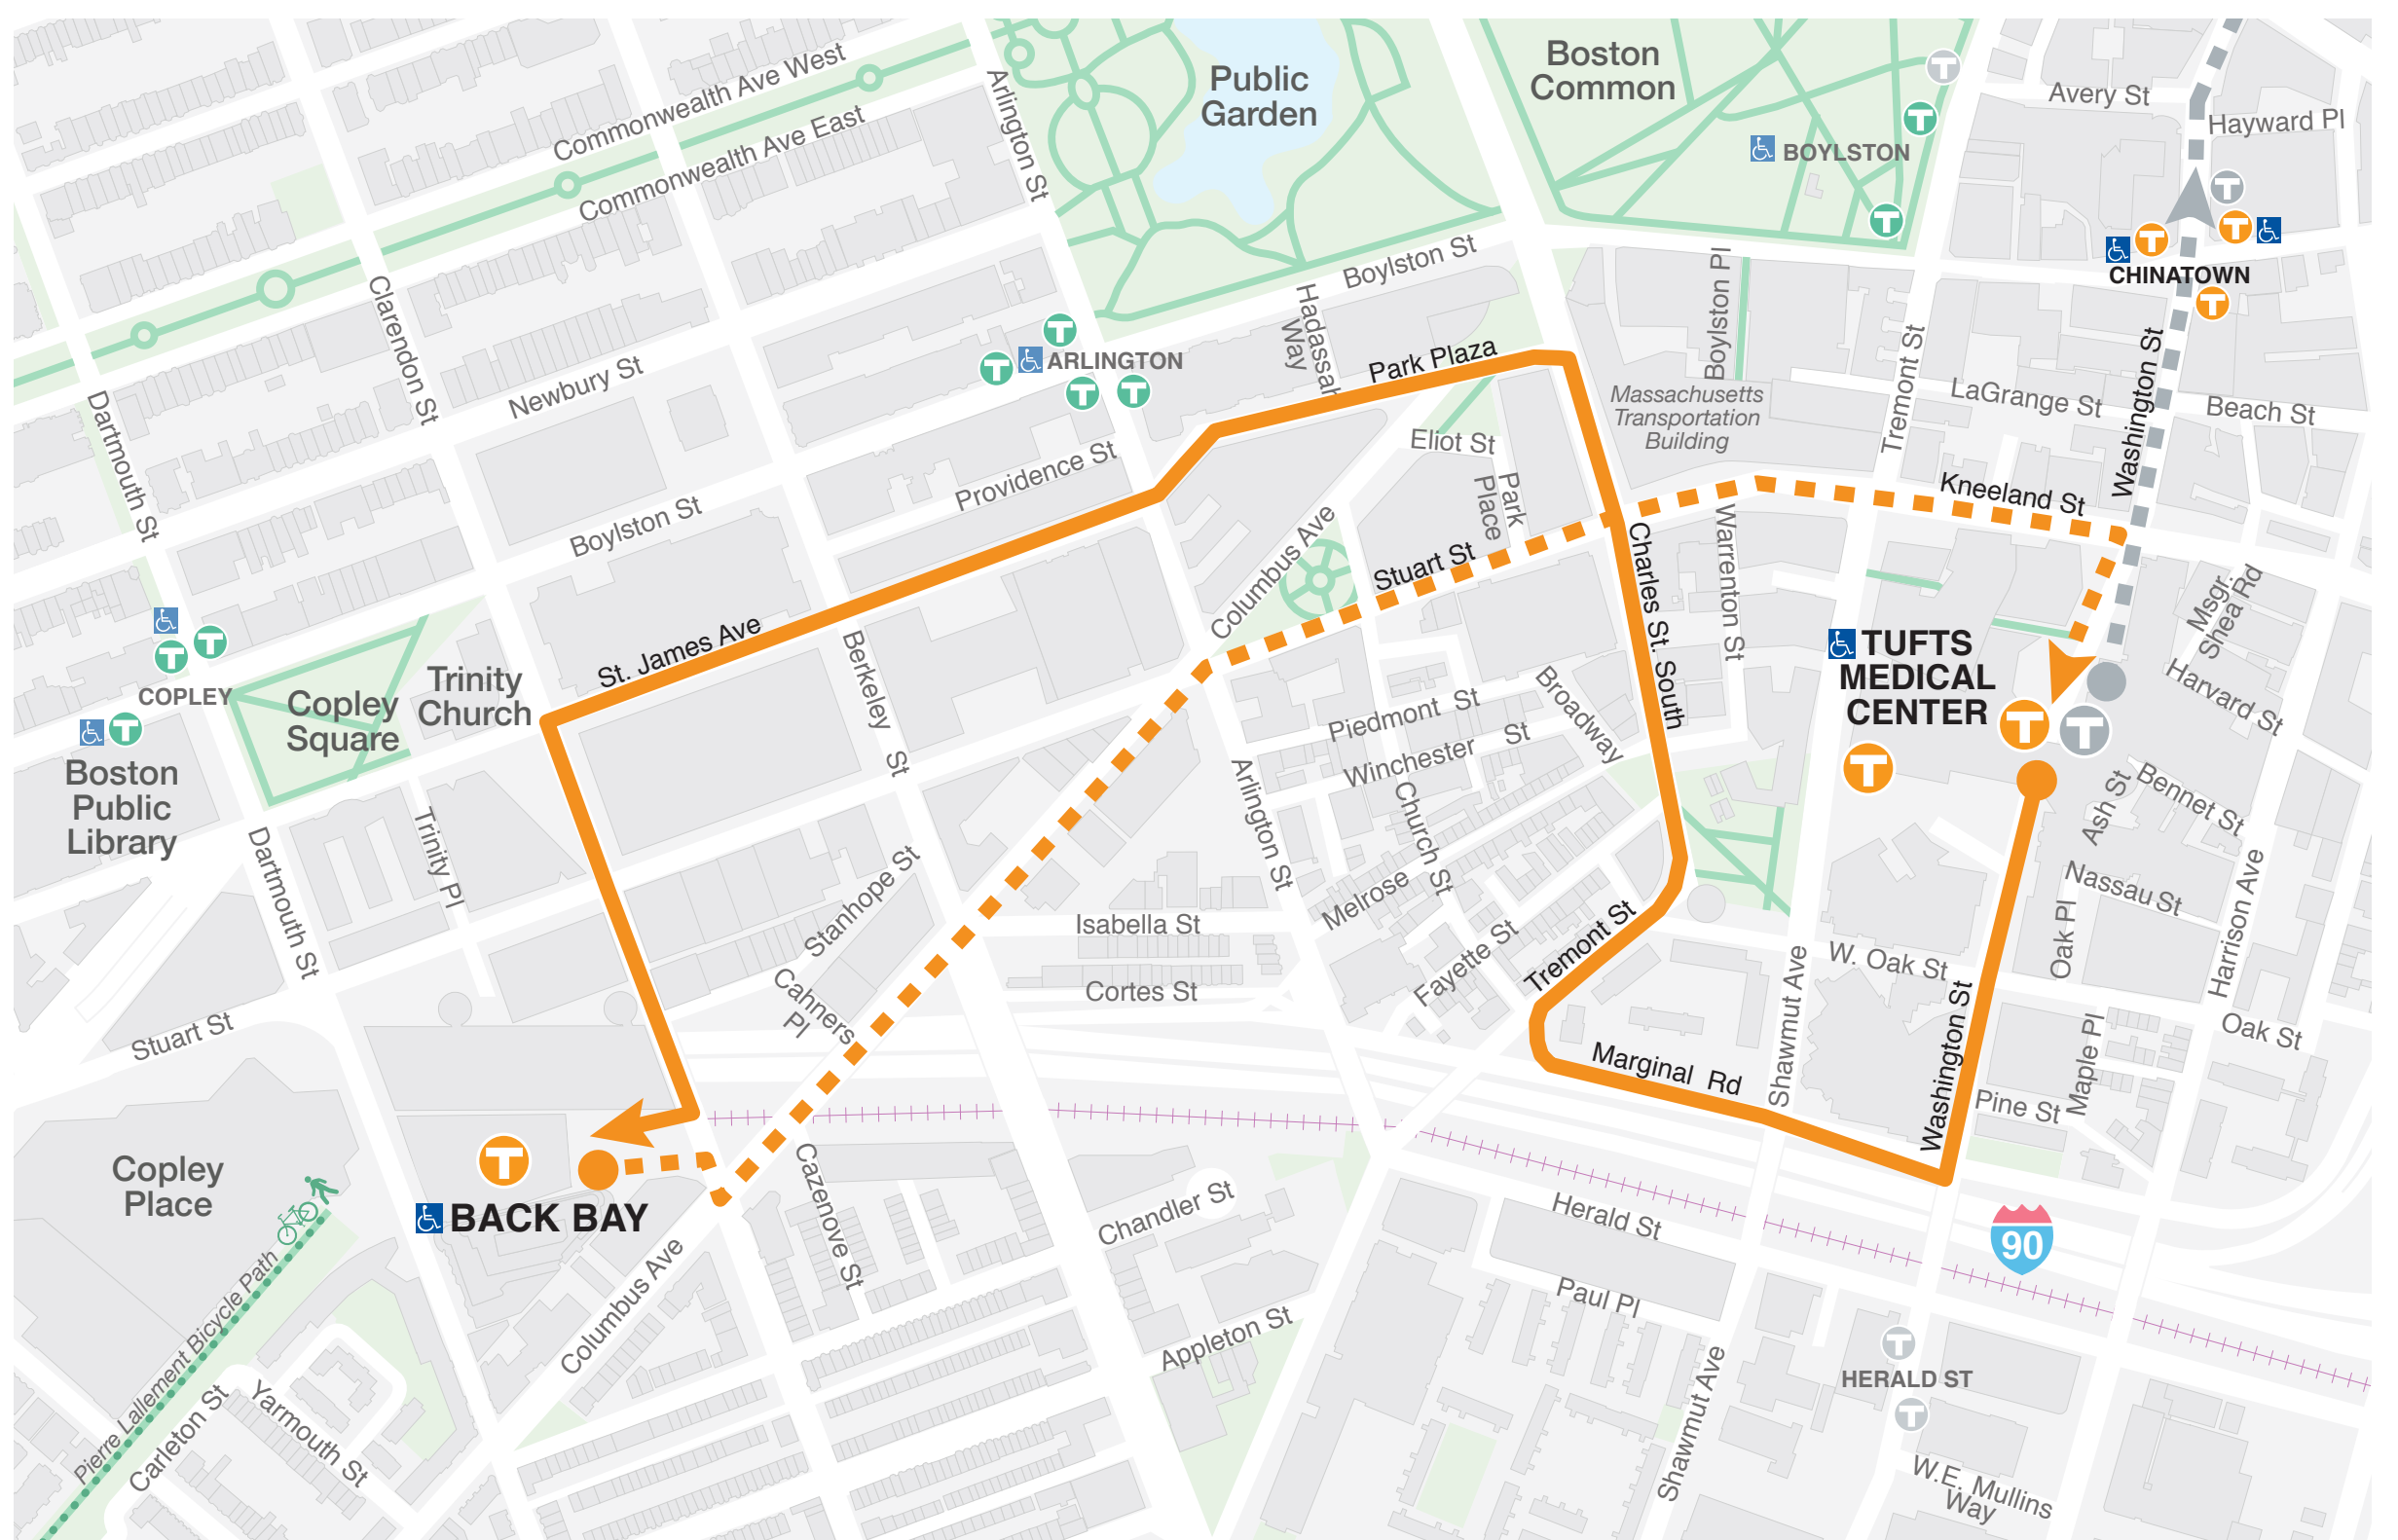

# TUFTS MC

**ELEVATORS  
857, 858 & 859  
OUT OF SERVICE**

**OCTOBER 16, 2017 -  
MAY 1, 2018**

**BUS SHUTTLES  
PROVIDED BETWEEN:**

**BACK BAY & TUFTS**

- BACK BAY to TUFTS MEDICAL CENTER
- TUFTS MEDICAL CENTER to BACK BAY
- SL5 service connections to CHINATOWN and DOWNTOWN CROSSING
- All shuttle bus stops are accessible for persons with disabilities.