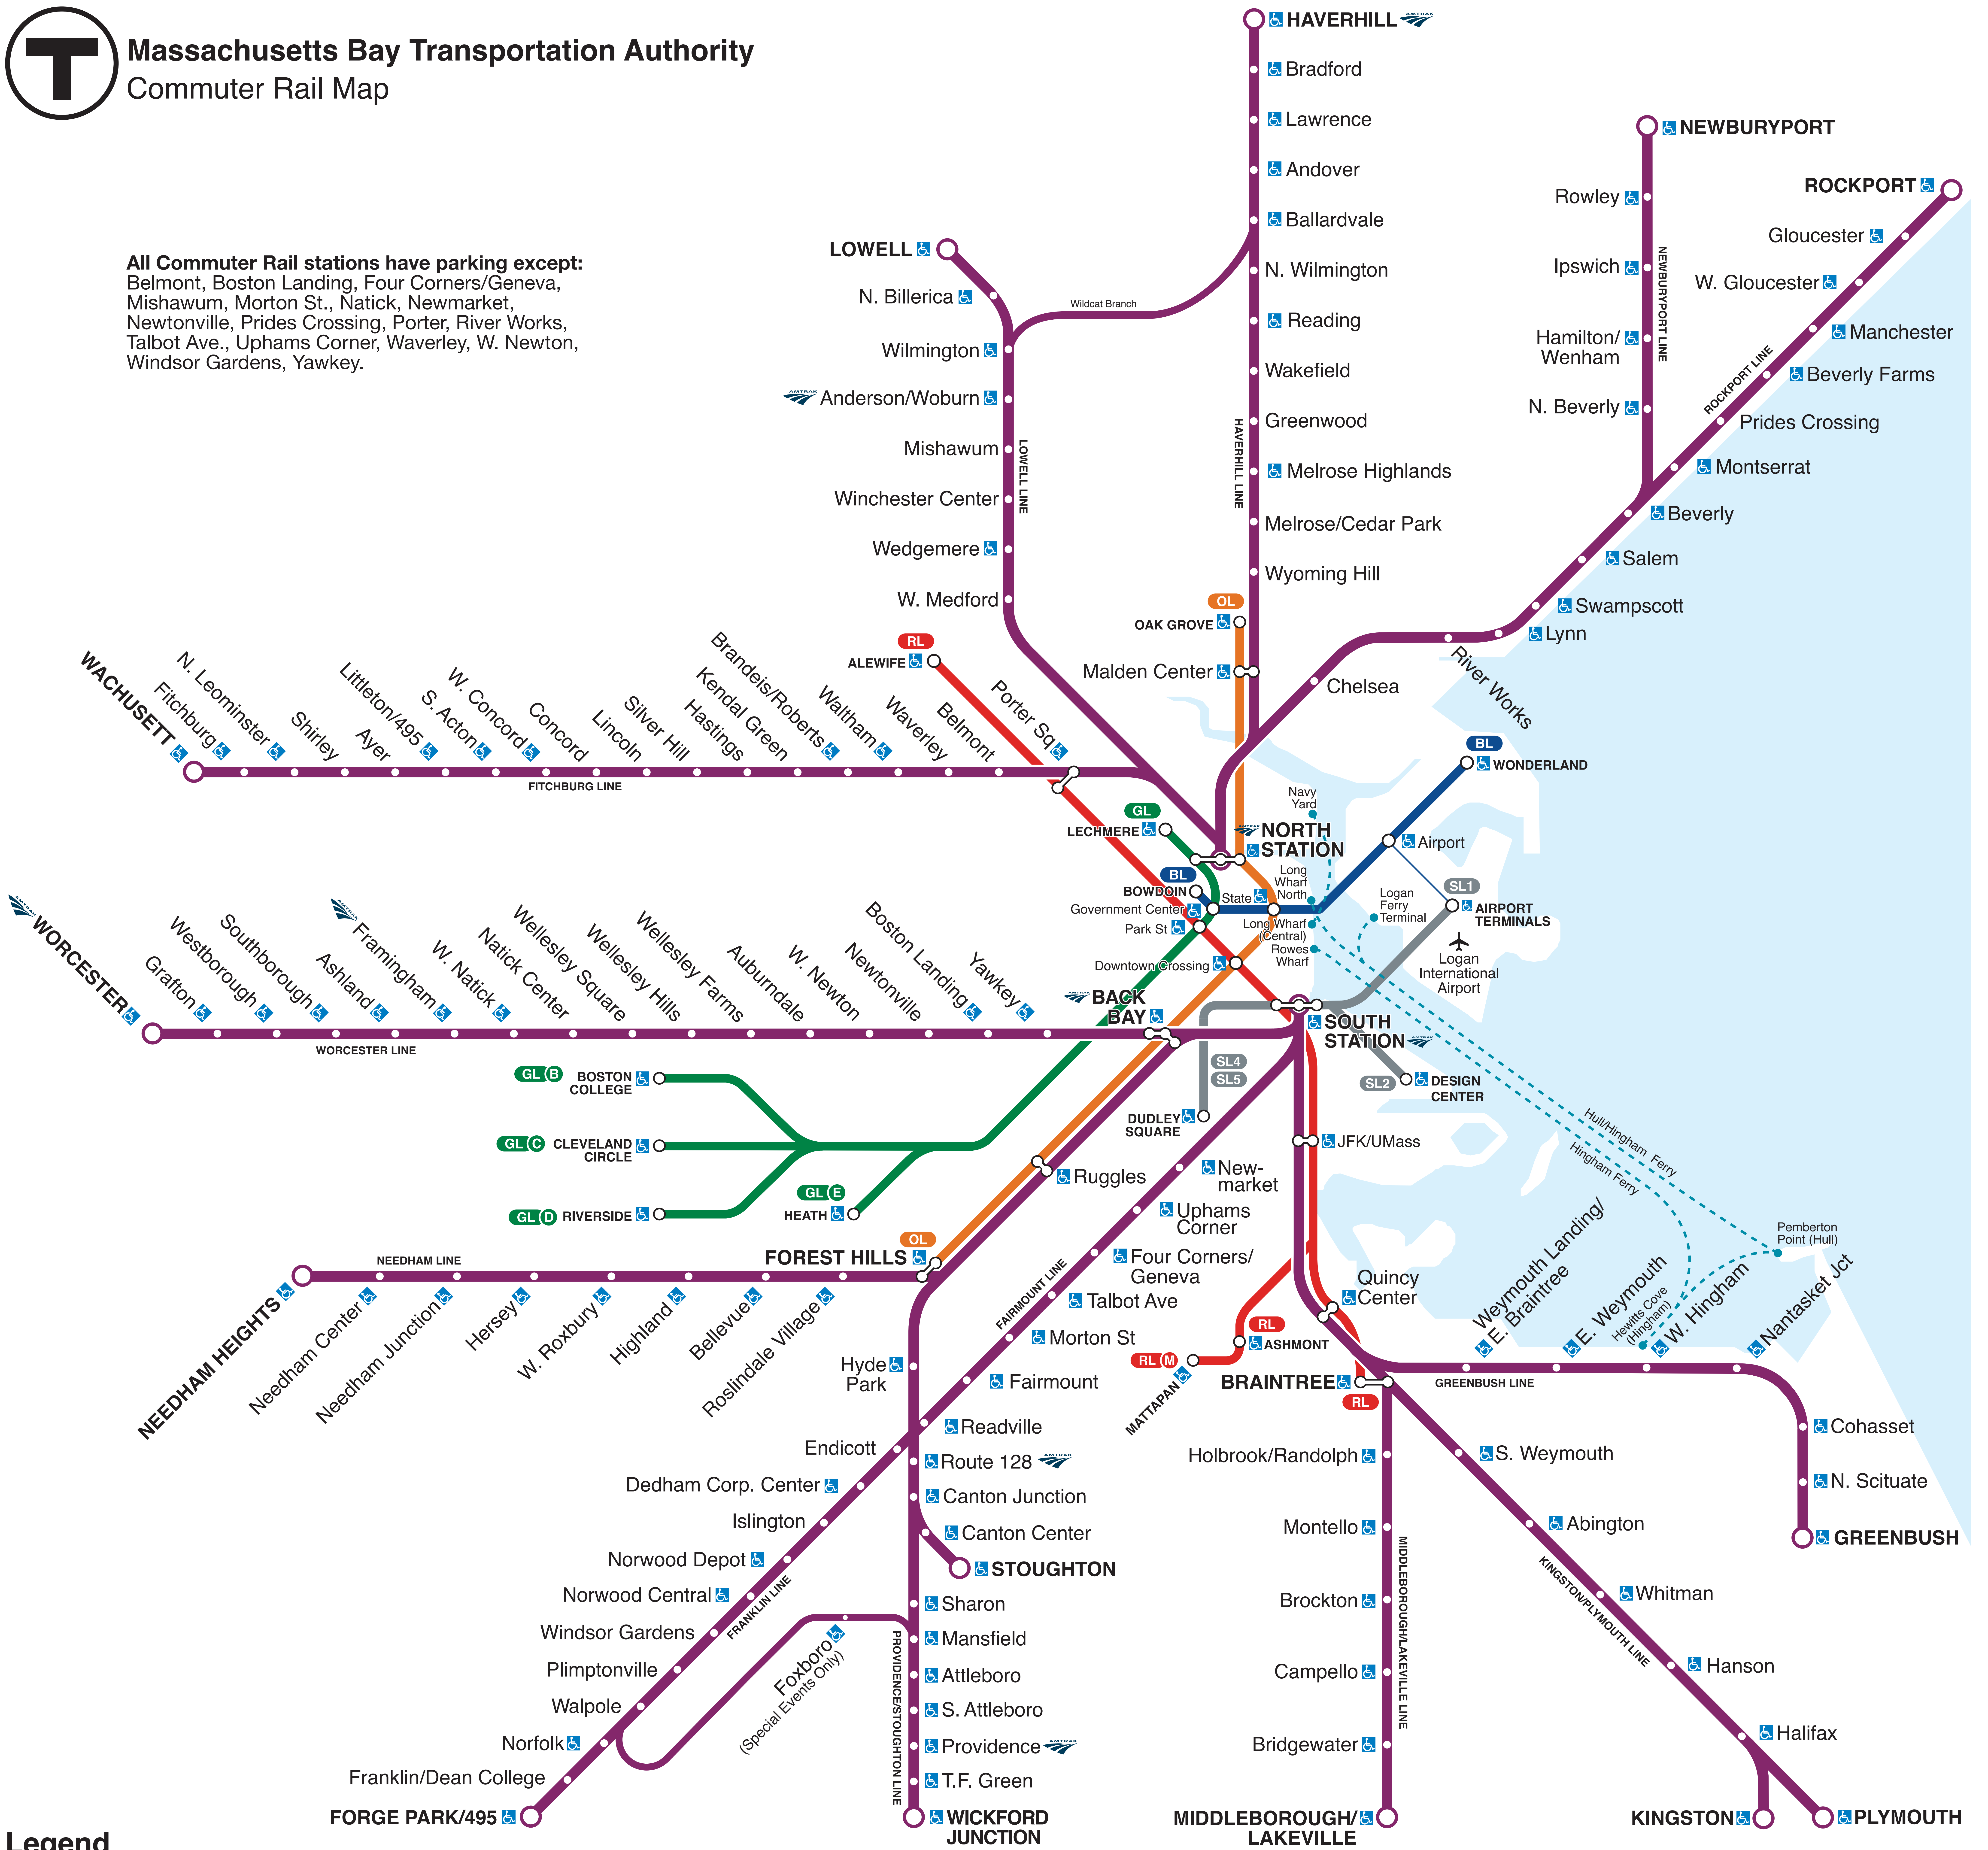

Massachusetts Bay Transportation Authority Commuter Rail Map

All Commuter Rail stations have parking except:
Belmont, Boston Landing, Four Corners/Geneva, Mishawum, Morton St., Natick, Newmarket, Newtonville, Prides Crossing, Porter, River Works, Talbot Ave., Uphams Corner, Waverley, W. Newton, Windsor Gardens, Yawkey.

Legend

- COMMUTER RAIL LINES
- RED LINE
- SILVER LINE and branches
- GREEN LINE and branches
- BLUE LINE
- ORANGE LINE
- M MATTAPAN LINE
- B C D E
- Accessible station
All MBTA and Massport bus and ferry services are accessible
- Free Logan Airport shuttle bus
- Amtrak service
- Terminus Station
- M
- B C D E
- Transfer station
- FERRY
- Customer Communications & Travel Info
617-222-3200, 1-800-392-6100,
TTY 617-222-5146, www.mbta.com
- MBTA Transit Police: 911
TTY 617-222-1200
- Elevator/escalator/lift updates: 800-392-6100