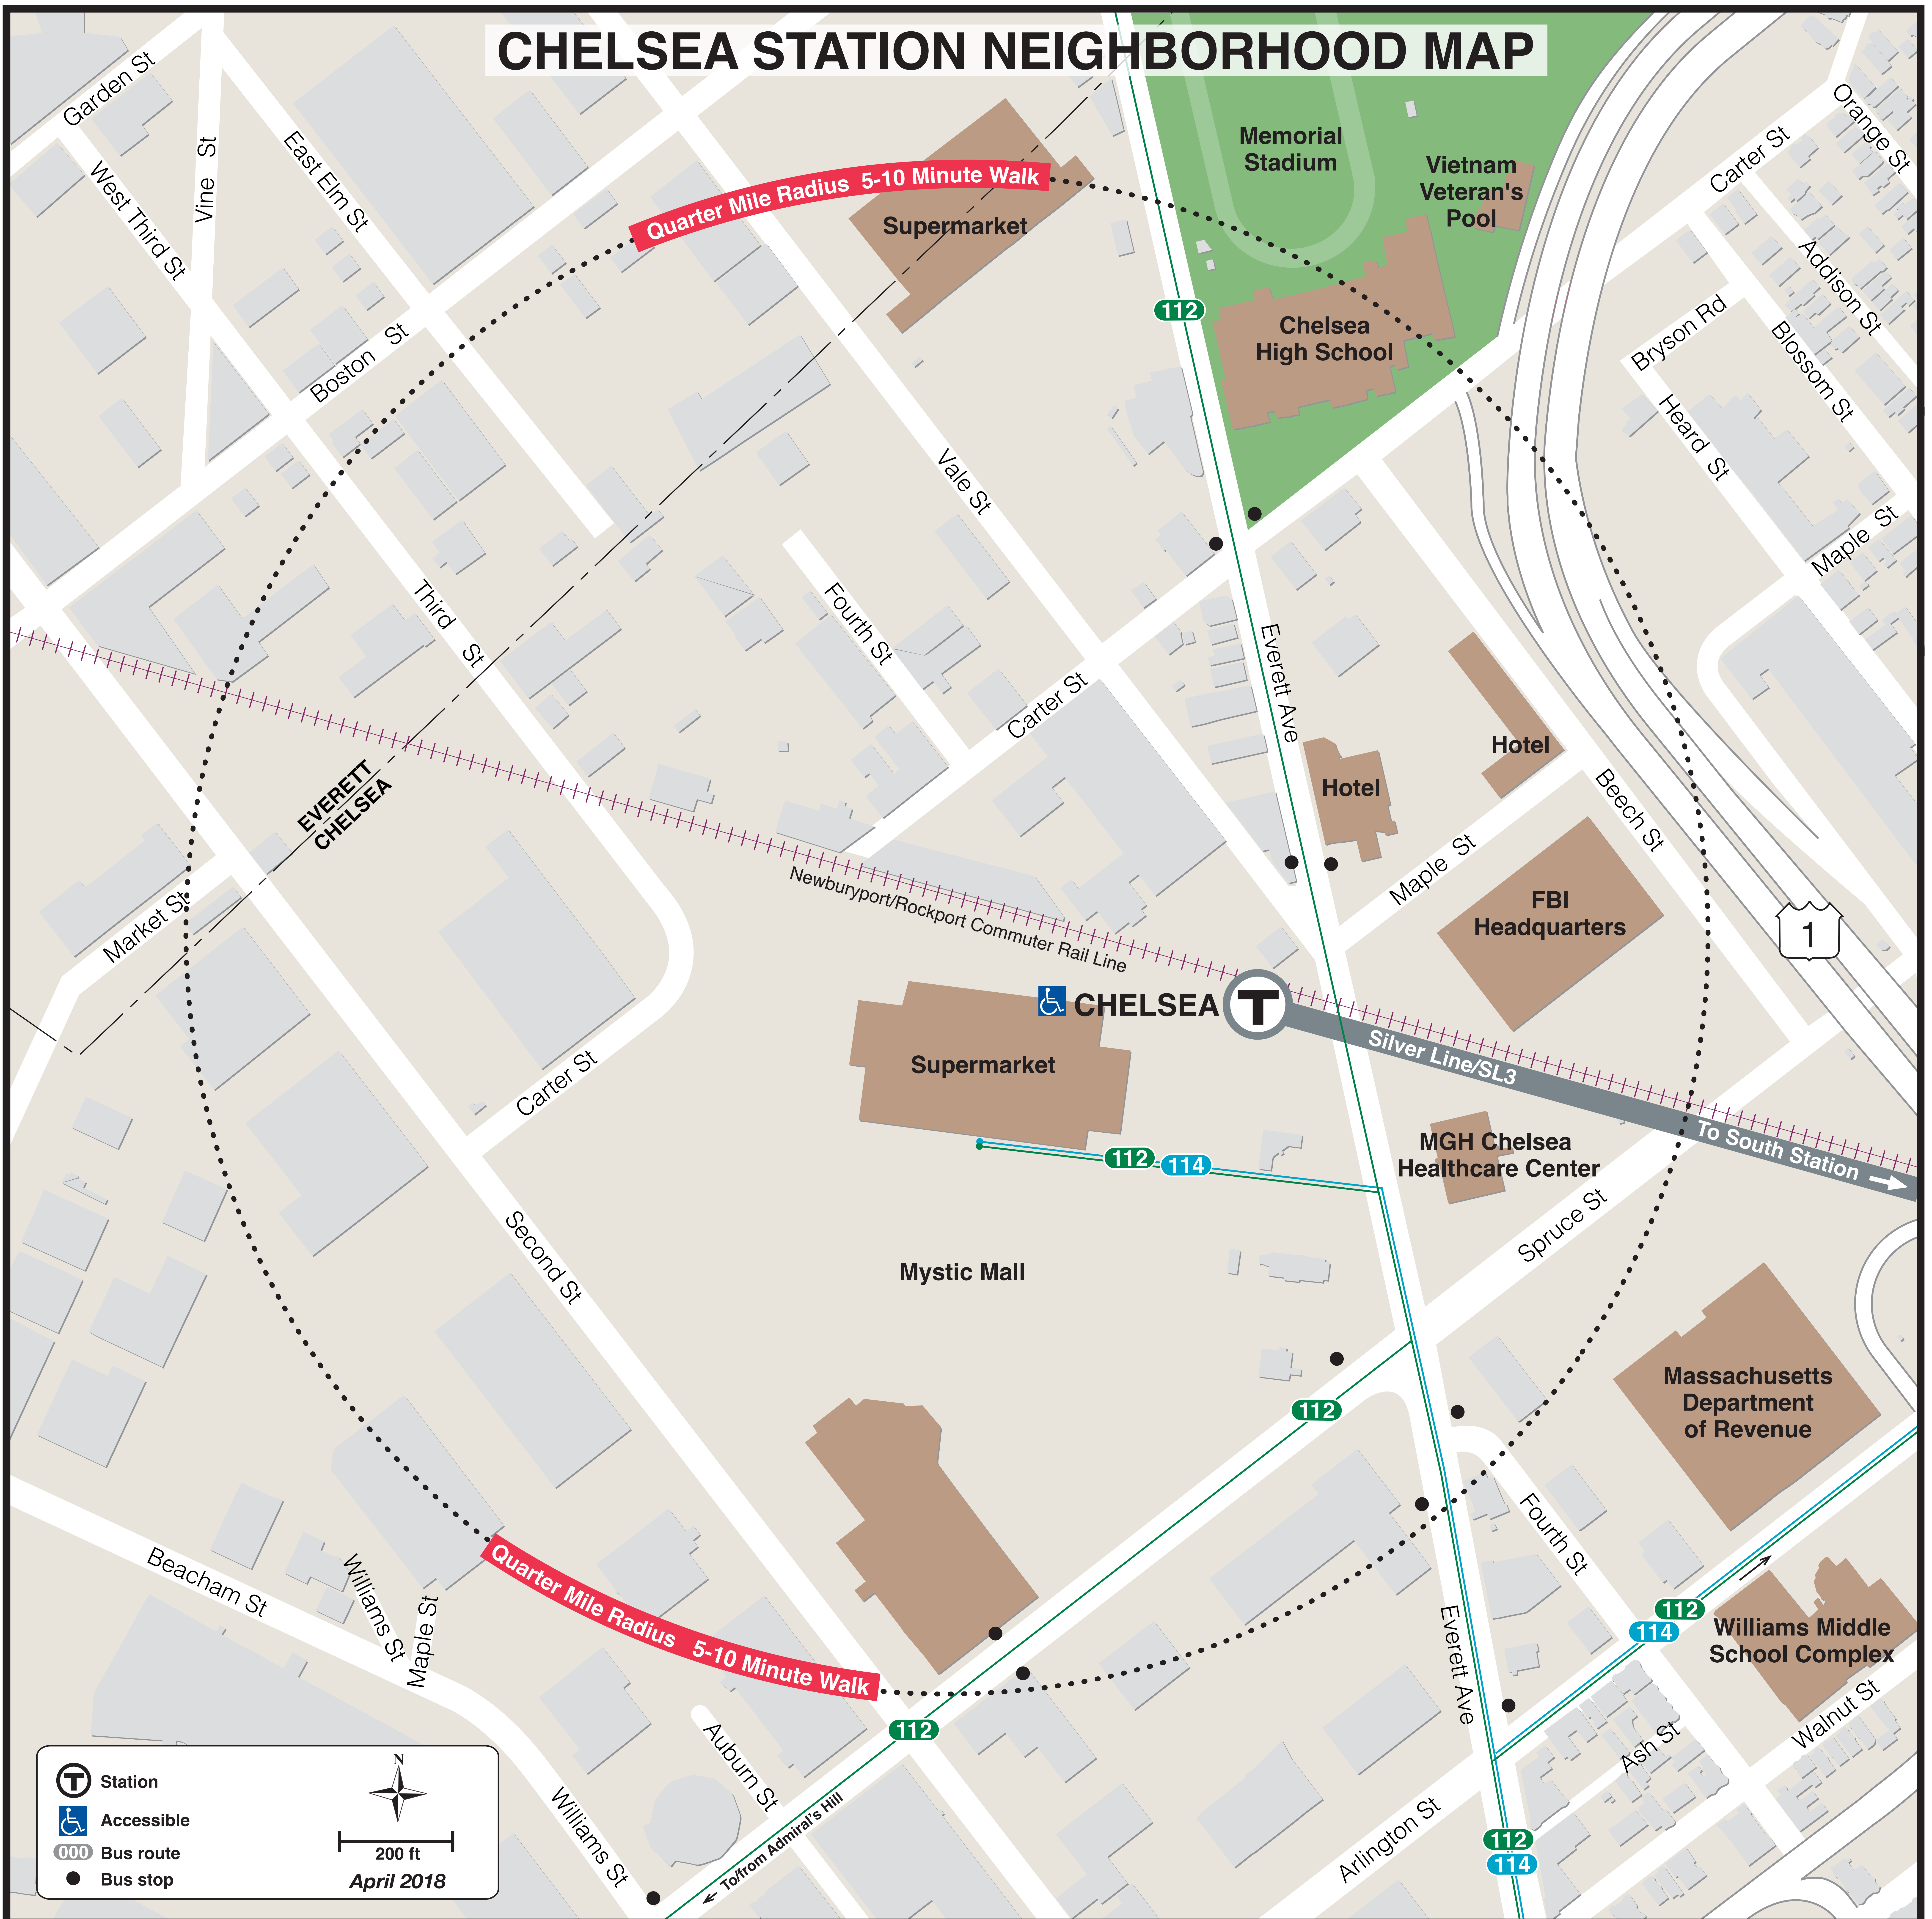

CHELSEA STATION NEIGHBORHOOD MAP

- Station
- Accessible
- Bus route
- Bus stop

200 ft
April 2018