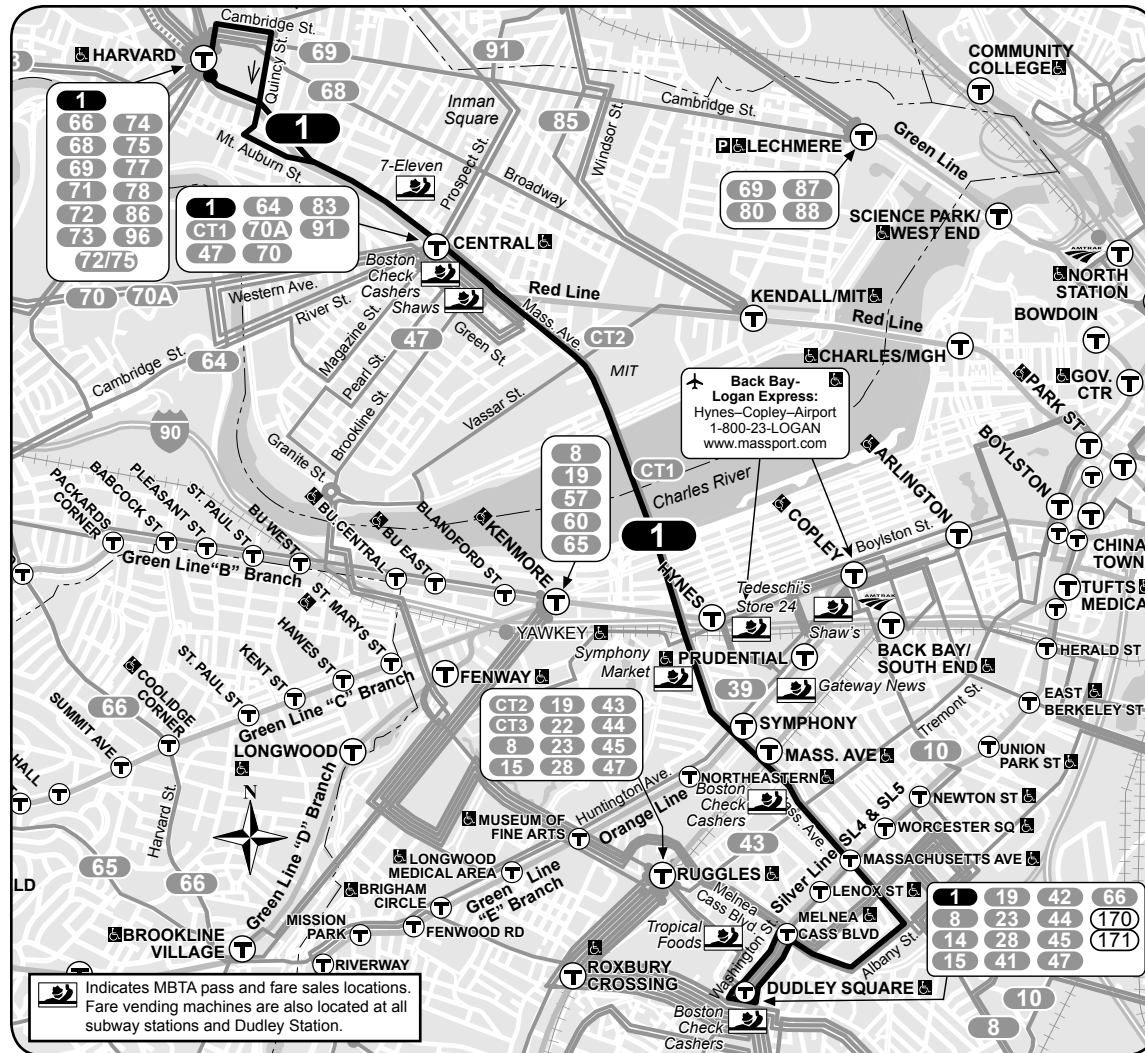

Route 1 Harvard/Holyoke Street - Dudley Station

1

Spring April 1, 2018 - June 23, 2018

Harvard/Holyoke Street - Dudley Station

Serving

- Boston Medical Center
- BU Medical Campus
- MIT
- Central Square Cambridge
- Symphony Hall
- Hynes Convention Center
- Red Line
- Orange Line
- Green Line
- Silver Line

T Massachusetts Bay Transportation Authority *massDOT*
Massachusetts Department of Transportation

Information 617-222-3200 • 1-800-392-6100
(TTY) 617-222-5146 • www.mbta.com