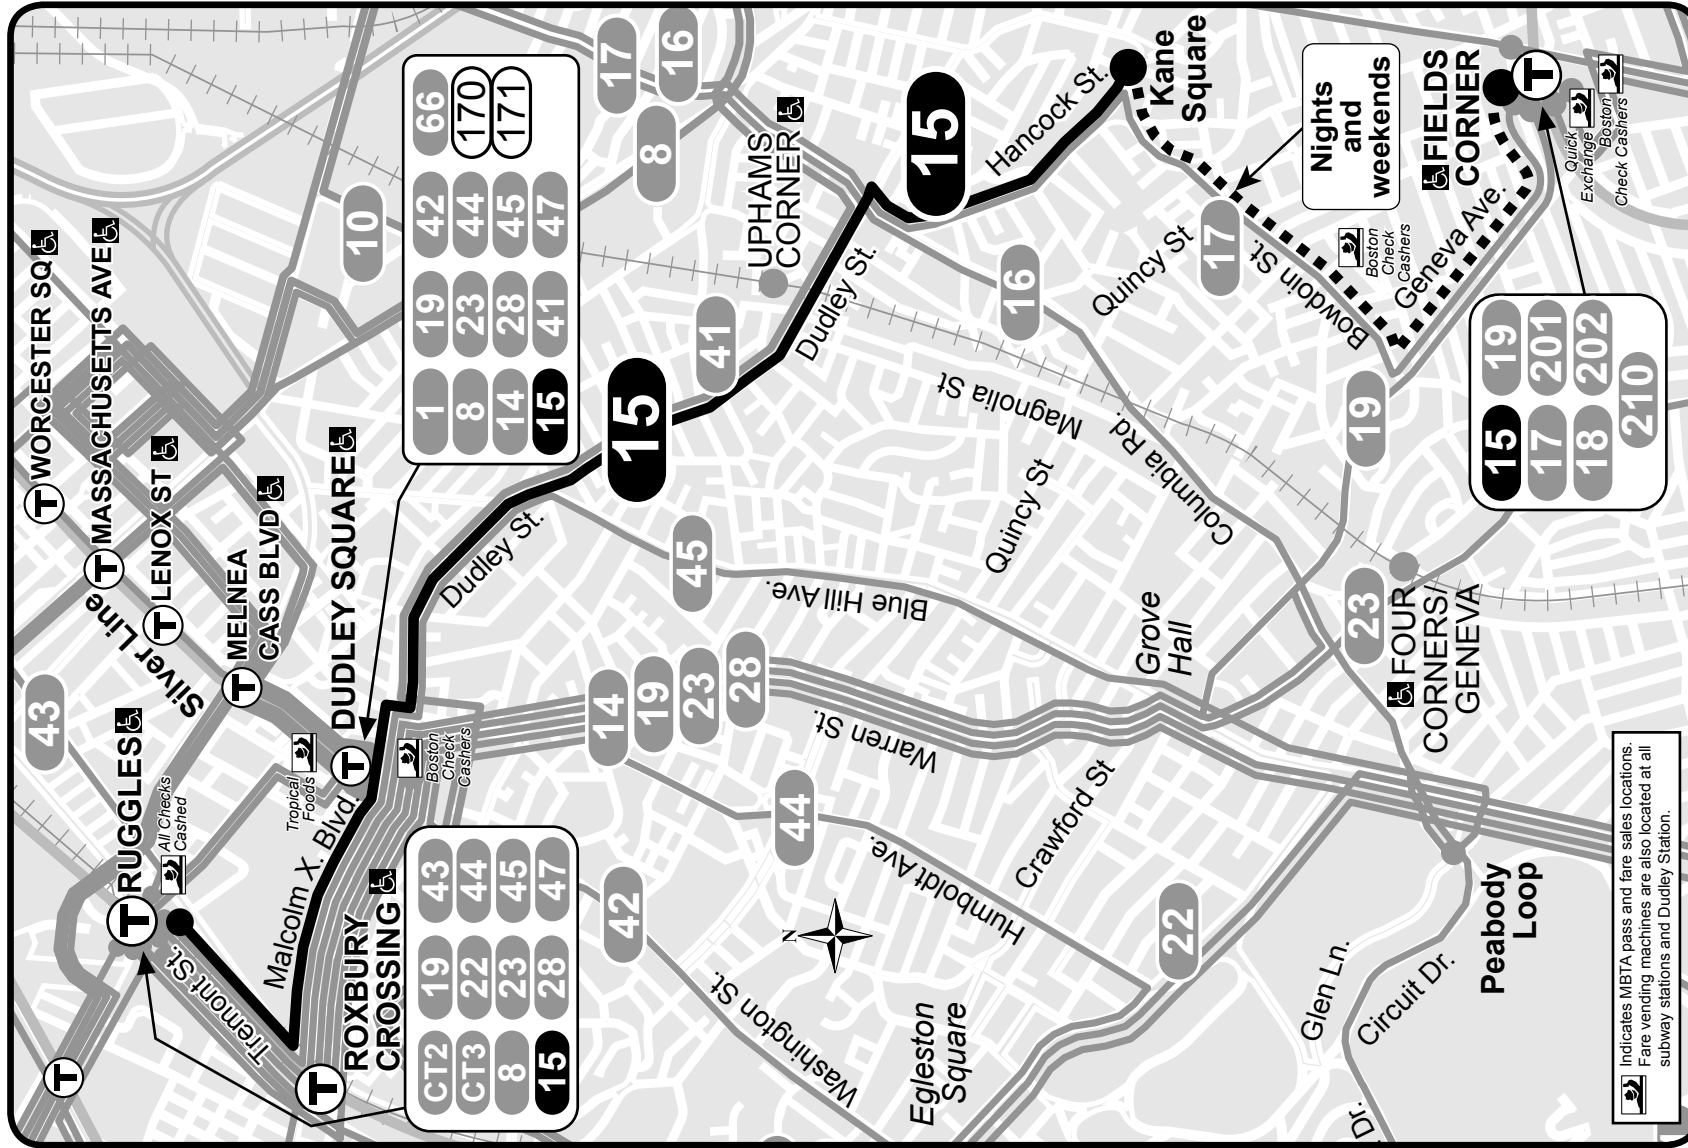

Route 15 Kane Square or Fields Corner Station - Ruggles Station

Indicates MBTA pass and fare sales locations. Fare vending machines are also located at all subway stations and Dudley Station.

15

Winter December 31, 2017 - March 31, 2018

Kane Sq. or Fields Corner Station-Ruggles Station

Serving

- Uphams Corner
- Dudley Station
- Red Line
- Orange Line
- Fairmount Commuter Rail
- Needham Commuter Rail
- Franklin Commuter Rail
- Providence/Stoughton Commuter Rail