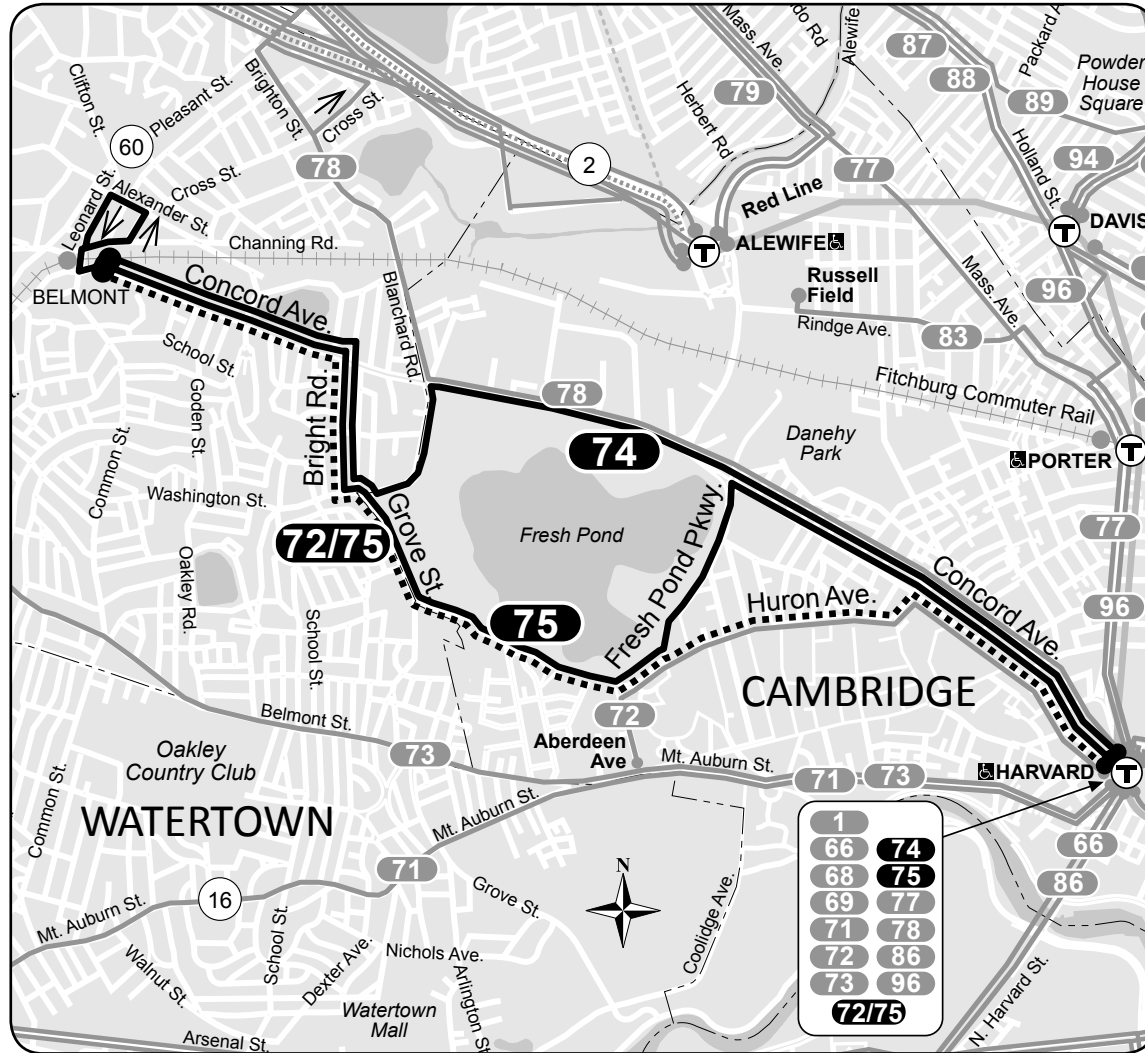

Route 74/75 Belmont Center - Harvard Station

74•75

Winter December 31, 2017 - March 31, 2018

Belmont Center- Harvard Station

Serving

- Belmont High School
- 700 Huron Avenue
- Harvard University
- Eliot Street
- Red Line
- Fitchburg Commuter Rail

a - Route 75 via 700 Huron Avenue
w - Waits for last train to arrive at Harvard Station.

74 & 75

Saturday

Inbound			Outbound		
Leave Belmont Center	Arrive Concord Ave. at Huron Ave.	Arrive Harvard Station	Leave Harvard Station Upper Busway	Arrive Concord Ave. at Huron Ave.	Arrive Belmont Center
5:45A	5:52A	5:59A	6:03A	6:05A	6:18A
6:20	6:27	6:34	6:38	6:40	6:53
a 6:55	7:03	7:10	a 7:12	7:14	7:27
7:30	7:37	7:44	7:47	7:49	8:02
a 8:05	8:14	8:21	a 8:25	8:28	8:42
8:45	8:53	9:00	8:50	8:52	9:07
a 9:20	9:29	9:36	a 9:20	9:23	9:37
9:50	10:00	10:08	9:50	9:53	10:09
a 10:20	10:31	10:38	a 10:20	10:23	10:36
10:50	11:02	11:10	10:50	10:53	11:09
a 11:20	11:31	11:38	a 11:20	11:23	11:38
11:50	12:02P	12:10P	11:50	11:54	12:10P
a 12:20P	12:32P	12:40P	a 12:20P	12:23P	12:38P
12:50	1:02	1:10	12:50	12:54	1:10
a 1:20	1:32	1:40	a 1:20	1:23	1:38
1:50	2:01	2:09	1:50	1:53	2:08
a 2:20	2:32	2:38	a 2:20	2:22	2:39
2:50	3:00	3:08	2:50	2:53	3:08
a 3:20	3:32	3:38	a 3:20	3:22	3:39
3:50	4:00	4:08	3:50	3:53	4:08
a 4:20	4:32	4:38	a 4:20	4:22	4:39
4:50	4:59	5:04	4:50	4:53	5:08
a 5:20	5:32	5:38	a 5:20	5:23	5:38
5:50	6:00	6:05	5:50	5:52	6:07
a 6:20	6:32	6:38	a 6:20	6:23	6:38
6:50	7:00	7:05			