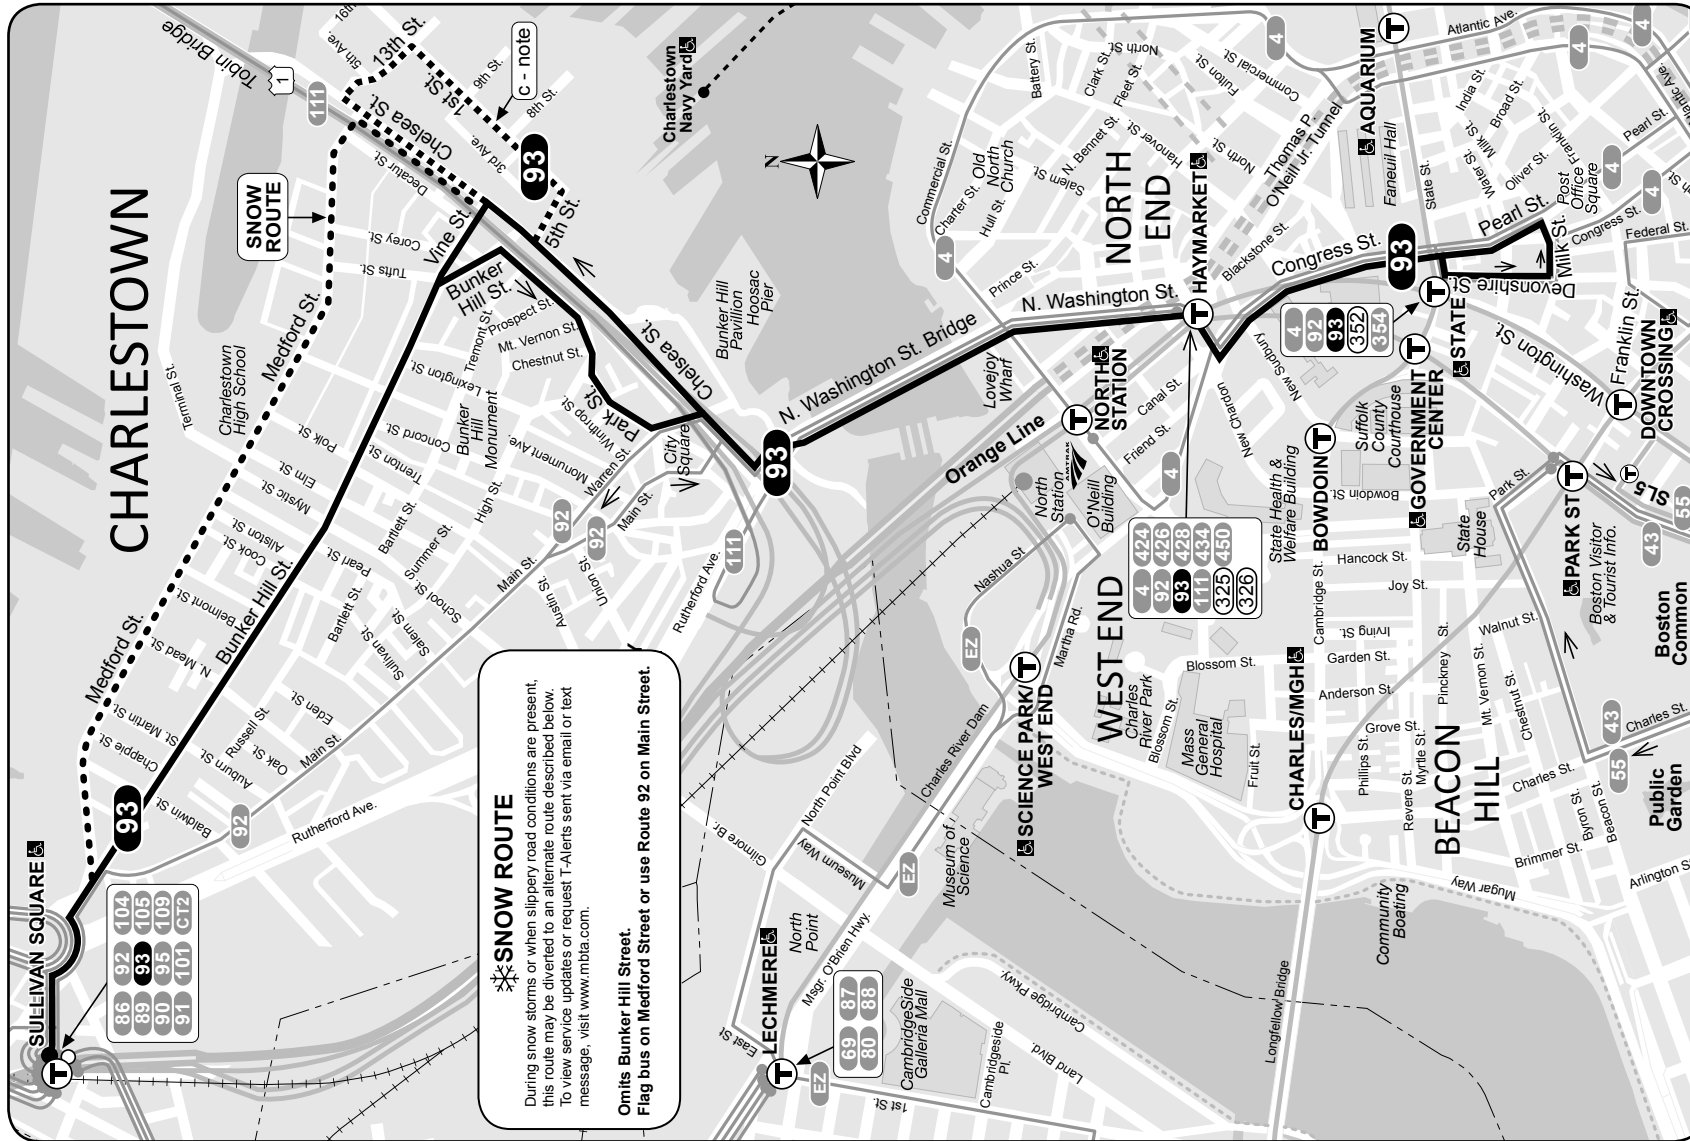

Route 93 Sullivan Square Station - Downtown Boston

schedule change

93

Winter December 31, 2017 - March 31, 2018

Sullivan Square Station - Downtown Boston

Serving

- Bunker Hill Monument
- City Square
- USS Constitution
- Haymarket Station
- Downtown & Shopping District
- Blue Line
- Green Line
- Orange Line

a - Leaves from Clarendon Hill at 4:33 am
b - Leaves from Clarendon Hill at 5:15 am
c - Via Vine Street to Navy Yard
d - Continues to Clarendon Hill
e - Leaves from Bunker Hill Street at Concord Street
s - Does NOT run during school vacation
u - Trip departs from Sullivan Square Station upper busway
w - Waits for last train to arrive at Sullivan Station.