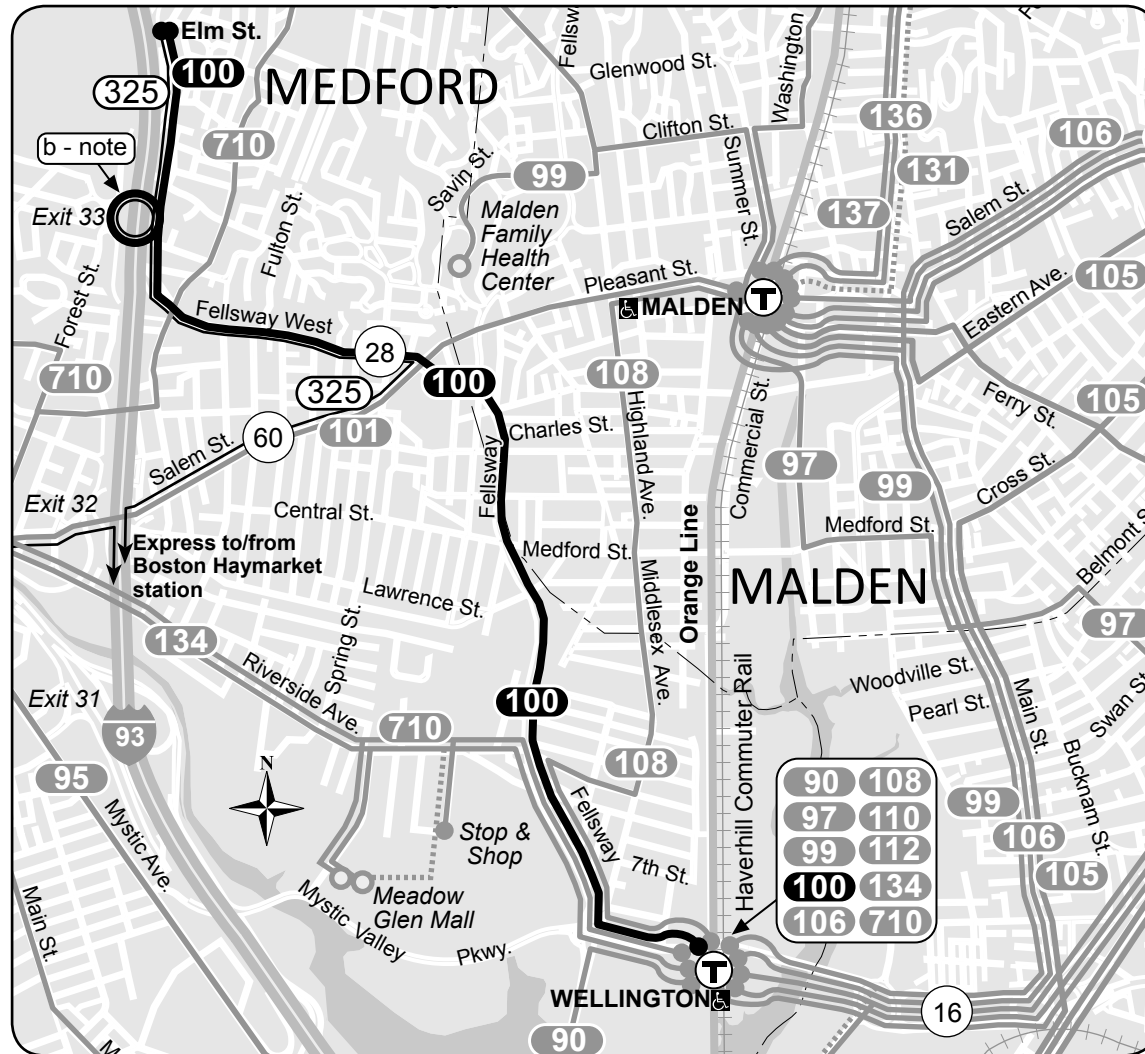

Route 100 Elm Street - Wellington Station

100

Winter December 31, 2017 - March 31, 2018

Elm Street- Wellington Station

Serving

- Roosevelt Circle
- Wellington Circle
- Orange Line

T Massachusetts Bay Transportation Authority *massDOT*
Massachusetts Department of Transportation

Information 617-222-3200 • 1-800-392-6100
(TTY) 617-222-5146 • www.mbta.com

100 Weekday					
Inbound			Outbound		
Leave Elm Street	Arrive Fellsway at Salem St.	Arrive Wellington Station	Leave Wellington Station	Arrive Fellsway at Salem St.	Arrive Elm Street
5:02A	5:06A	5:14A	5:15A	5:22A	5:26A
5:30	5:34	5:42	5:45	5:52	5:56
6:00	6:04	6:12	6:20	6:27	6:32
6:40	6:45	6:56	7:00	7:09	7:14
7:00	7:06	7:17	7:20	7:29	7:34
7:20	7:26	7:37	7:40	7:49	7:54
7:40	7:47	7:59	8:00	8:09	8:14
8:00	8:07	8:19	8:20	8:29	8:33
8:20	8:27	8:37	8:40	8:47	8:51
8:55	8:59	9:08	9:15	9:22	9:26
9:30	9:34	9:43	9:50	9:57	10:01
10:05	10:09	10:18	10:25	10:32	10:36
10:40	10:44	10:52	11:00	11:07	11:11
11:15	11:19	11:27	11:35	11:42	11:46
11:50	11:54	12:02P			
			12:10P	12:17P	12:22P
12:25P	12:29P	12:37P	12:45	12:52	12:57
1:00	1:04	1:12	1:20	1:27	1:32
1:35	1:39	1:47	1:55	2:03	2:08
2:10	2:14	2:22	2:30	2:39	2:44
2:45	2:49	2:57	3:05	3:14	3:19
3:20	3:24	3:32	3:40	3:51	3:55
3:55	3:59	4:07	4:15	4:26	4:32
4:40	4:44	4:52	4:40	4:51	4:57
5:00	5:04	5:12	5:00	5:11	5:17
5:20	5:24	5:32	5:20	5:31	5:37
5:40	5:44	5:52	5:40	5:51	5:57
6:00	6:03	6:11	6:00	6:10	6:15
6:20	6:23	6:31	6:20	6:30	6:34
6:40	6:43	6:51	6:40	6:49	6:53
a 6:54	6:58	7:00	7:08	7:12
7:20	7:23	7:30	7:35	7:43	7:47
7:50	7:53	8:00	8:30	8:37	8:41
8:45	8:48	8:55	9:30	9:37	9:41
9:45	9:48	9:54	10:30	10:37	10:41
10:45	10:48	10:54	11:30	11:37	11:41
11:45	11:48	11:54	12:30A	12:37A	12:41A
12:45A	12:48A	12:54A			