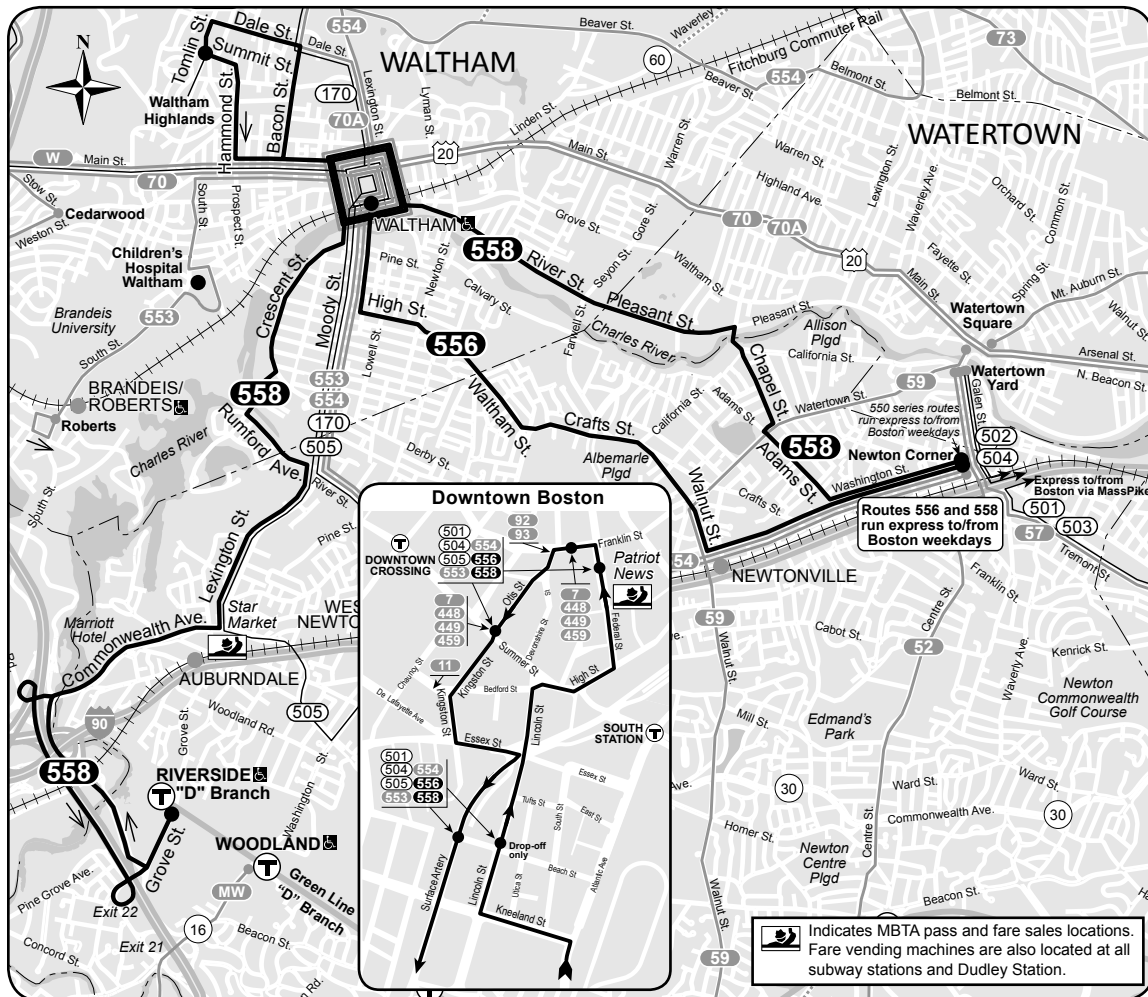

**Route 556 Waltham Highlands - Downtown Boston**  
**Route 558 Riverside - Downtown Boston**

# 556•558

Winter December 31, 2017 - March 31, 2018

- 556** Waltham Highlands- Downtown Boston
- 558** Riverside-Downtown Boston

**Serving**

- Central Square, Waltham
- Newtonville
- Marriott Hotel
- Fitchburg Commuter Rail
- Worcester Commuter Rail

Local bus fare applies if your trip does not include Masspike

**Winter 2018 Holidays**

January 1: see Sunday    January 15 & February 19: see Saturday