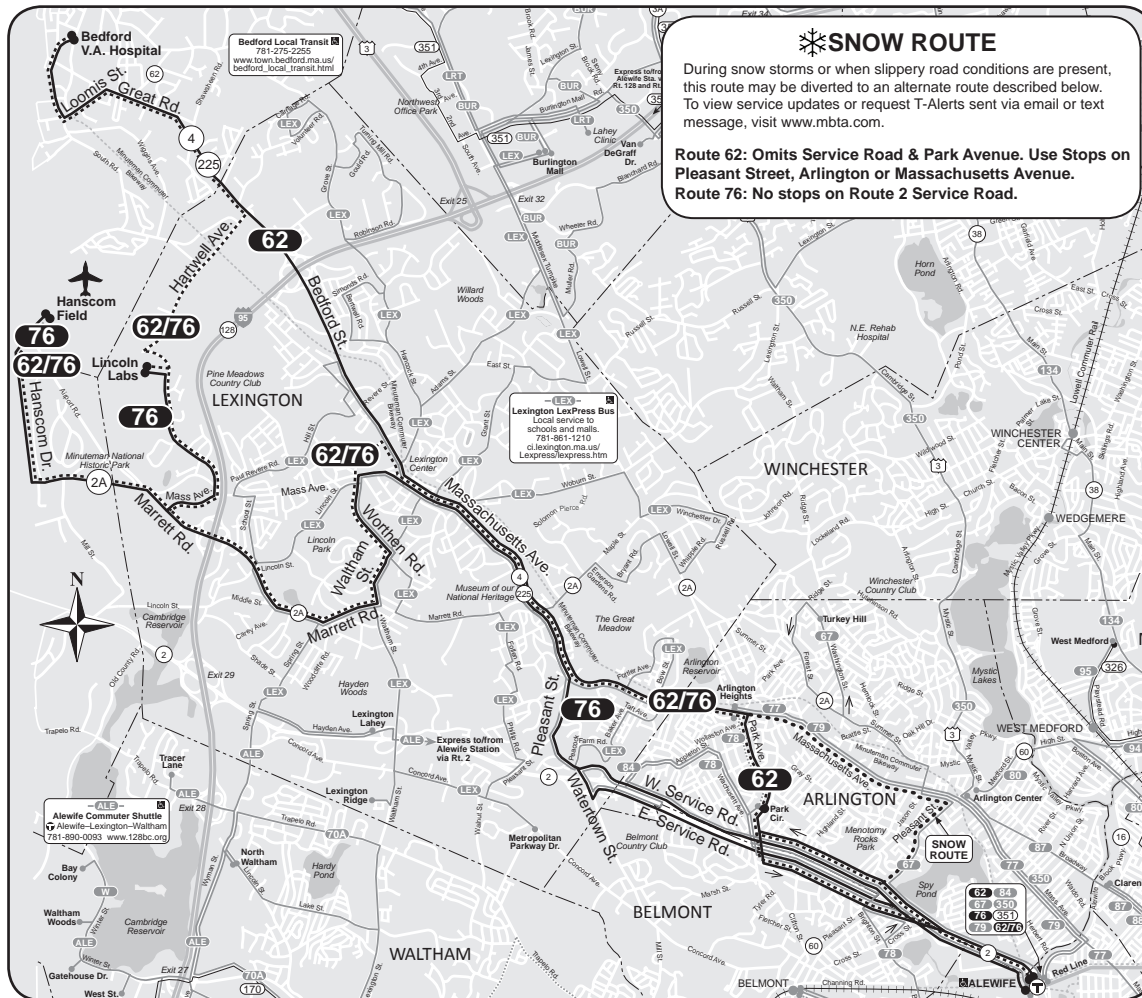

Route 62 Bedford VA Hospital - Alewife Station
Route 76 Hanscom/Lincoln Lab - Alewife Station

62•76

Winter December 28, 2013 – March 21, 2014

62 Bedford VA Hospital-Alewife Station
76 Hanscom/Lincoln Lab-Alewife Sta.

Serving

- Bedford Center
- Hanscom Civil Air Terminal
- Lexington Center
- Arlington Heights
- Five Forks
- National Heritage Museum
- Lexington Battle Green
- Red Line

T Massachusetts Bay Transportation Authority *massDOT*
 Massachusetts Department of Transportation